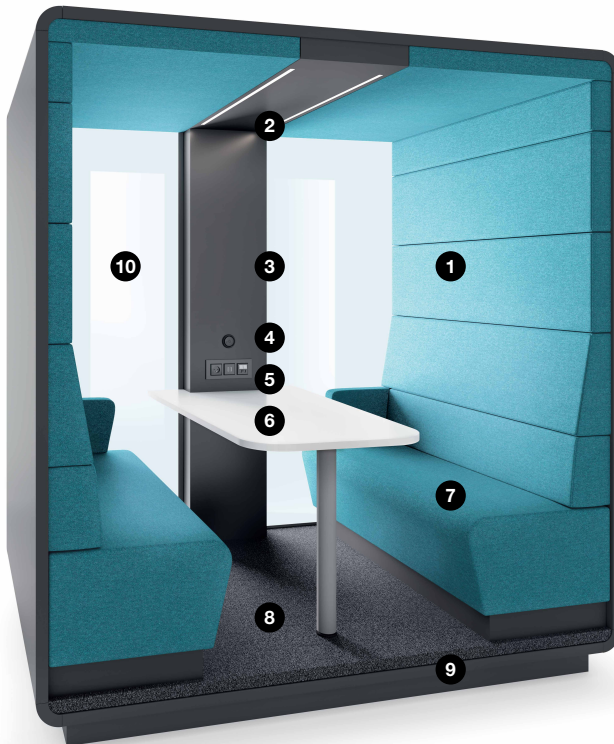

HUSHMEET.OPEN IS A PERFECT PLACE FOR:

Private meetings

Creative work

1-4

w. 2150 mm / 85 in
h. 2300 mm / 91 in
d. 1390 mm / 55 in

Weight: 550 kg / 1212 lbs

- 1 Acoustic lined fabric panels
- 2 Led ceiling light with dimmer
- 3 Option to hang a TV screen on the central panel
- 4 Independent, manual smooth lighting rotary knob
- 5 Power module (230V+USB+RJ45)
- 6 Compact desk
- 7 Two upholstered benches
- 8 Leveling feet
- 9 Removable front panel for pallet jack
- 10 Laminated back acoustic glass panels

WHY IS THE **HUSHMEET.OPEN** A UNIQUE OFFICE SOLUTION?

MOBILITY

You can move the pod without disassembly.

ACOUSTICS

The upholstery and double glazed door with acoustic film effectively absorbs sound.

DIMENSIONS

It occupies space needed for two standard workstations.

COMFORT

Two upholstered benches and the armrest ensure the comfort of use.

PRODUCT IS ALSO AVAILABLE IN THE **S** VERSION

HushMeet.open.S is the answer to the needs of smaller offices. It is designed for meetings in a group of two people.

Middle column

- AGC
COSMOS
GREY
- ABB
WHITE

Rear glass

- PRZ
CLEAR
- MGA
FROSTED

Desk

- ABB
WHITE

Steel pedestal

- JAN
ANTHRA-
CITE