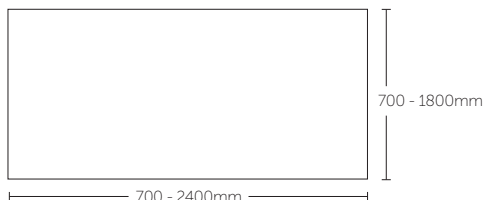

Melamine finishes available in:

Studio White

TEAM Table

Size & Product Guide

4 Leg Tables:

4 Leg - Standard Leg Layout:

6 Leg Tables:

6 Leg - Standard Leg Layout: