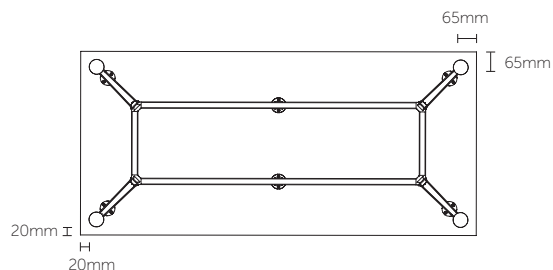

AU-FWFLRAIL50 = 800mm

AU-FWFLRAIL80 = 1100mm

AU-FWFLRAIL110 = 1400mm

AU-FWFLRAIL140 = 1700mm

Smallest Size: 600mm x 900mm

Uni Flip Details:

1 piece welded leg & foot to collar

Frames:

Melamine finishes available in:

Studio White

TEAM Table

Size & Product Guide

4 Leg Tables:

4 Leg - Standard Leg Layout:

6 Leg Tables:

6 Leg - Standard Leg Layout:

Table Height:

Team Table Details:

Team table worktop connector details

Frames:

- 4 leg, 6 leg & 8 leg configurations
- Black Powdercoat rails & connectors

Leg finishes available in:

Work surfaces

- 25mm E1 grade substrate/Solid Beech
- Melamine finish/Solid Beech
- Melamine - Matching 2mm ABS edge
- Solid Beech- Shark-nose edge

Finishes available in:

Shark-nose edge for solid beech work surfaces

TRESTLE Table

Size & Product Guide

Worksurface:

Table Height:

Frames:

- 50mm x 50mm square legs
- 50mm x 25mm rails
- 80mm height adjustment in each foot
- Powdercoat finish