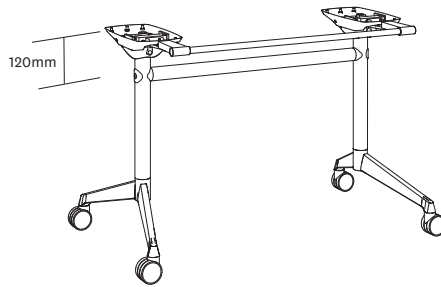

Breakout Areas Trestle

Trestle Tables - White Powdercoat Frame and Solid Beech Worksurface, MotionOffice Loop and Luna Barstool seating.

UNI FLIP Table

Size & Product Guide

Standard Foot Flip Tables:

Total Frame Length

AU-FWFLRAIL50 = 800mm

AU-FWFLRAIL80 = 1100mm

AU-FWFLRAIL110 = 1400mm

AU-FWFLRAIL140 = 1700mm

Smallest Size: 600mm x 900mm

Uni Flip Details:

1 piece welded leg & foot to collar

Frames: