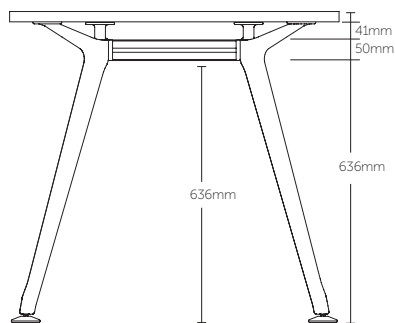

Melamine finishes available in:

Studio White

TEAM Table

Size & Product Guide

4 Leg Tables:

4 Leg - Standard Leg Layout:

6 Leg Tables:

6 Leg - Standard Leg Layout:

Table Height:

Team Table Details:

Team table worktop connector details

Frames:

- 4 leg, 6 leg & 8 leg configurations
- Black Powdercoat rails & connectors

Leg finishes available in:

Work surfaces

- 25mm E1 grade substrate/Solid Beech
- Melamine finish/Solid Beech
- Melamine - Matching 2mm ABS edge
- Solid Beech- Shark-nose edge

Finishes available in:

Shark-nose edge for solid beech work surfaces

TRESTLE Table

Size & Product Guide

Worksurface:

Table Height:

Frames:

- 50mm x 50mm square legs
- 50mm x 25mm rails
- 80mm height adjustment in each foot
- Powdercoat finish