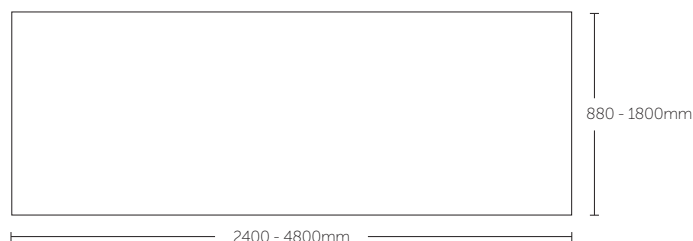

Melamine finishes available in:

Studio White

TEAM Table

Size & Product Guide

4 Leg Tables:

4 Leg - Standard Leg Layout:

6 Leg Tables:

6 Leg - Standard Leg Layout: