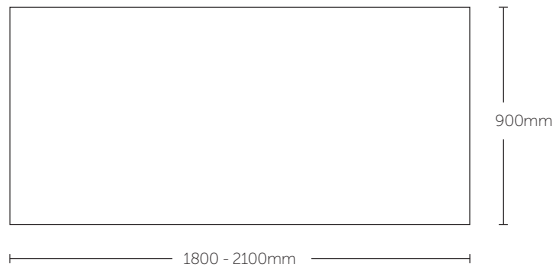

Finishes available in:

Shark-nose edge for solid beech work surfaces

TRESTLE Table

Size & Product Guide

Worksurface:

Table Height:

Frames:

- 50mm x 50mm square legs
- 50mm x 25mm rails
- 80mm height adjustment in each foot
- Powdercoat finish