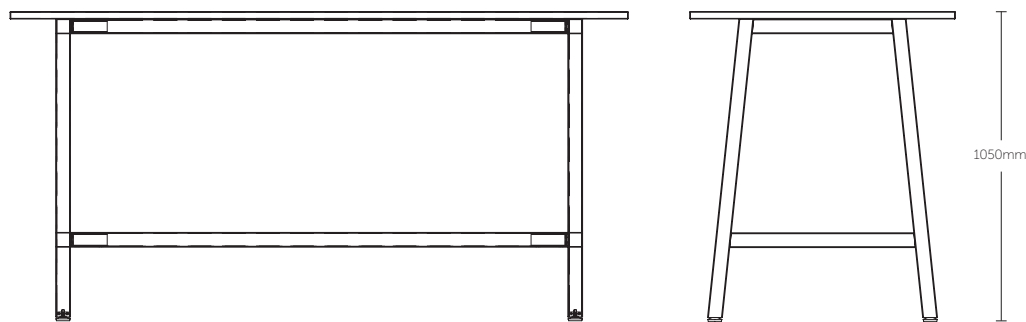

Table Height:

Team Table Details:

Team table worktop connector details

Frames:

- 4 leg, 6 leg & 8 leg configurations
- Black Powdercoat rails & connectors

Leg finishes available in:

Work surfaces

- 25mm E1 grade substrate/Solid Beech
- Melamine finish/Solid Beech
- Melamine - Matching 2mm ABS edge
- Solid Beech- Shark-nose edge

Finishes available in:

Shark-nose edge for solid beech work surfaces

TRESTLE Table

Size & Product Guide

Worksurface:

Table Height:

Frames:

- 50mm x 50mm square legs
- 50mm x 25mm rails
- 80mm height adjustment in each foot
- Powdercoat finish