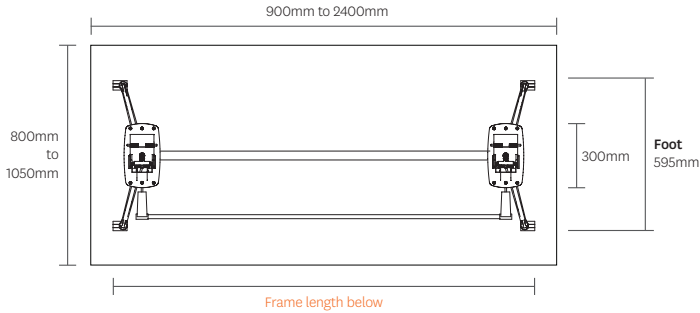

Breakout Areas Trestle

Trestle Tables - White Powdercoat Frame and Solid Beech Worksurface, MotionOffice Loop and Luna Barstool seating.

UNI FLIP Table

Size & Product Guide

Standard Foot Flip Tables:

Total Frame Length

AU-FWFLRAIL50 = 800mm

AU-FWFLRAIL80 = 1100mm

AU-FWFLRAIL110 = 1400mm

AU-FWFLRAIL140 = 1700mm

Smallest Size: 600mm x 900mm

Uni Flip Details:

1 piece welded leg & foot to collar

Frames: