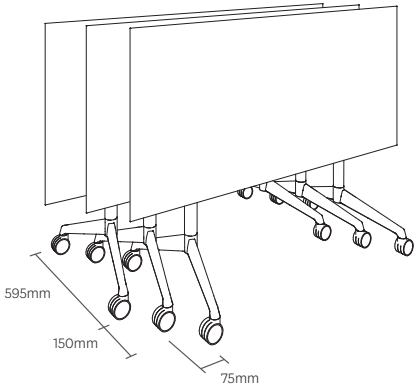

Breakout Areas Trestle

Trestle Tables - White Powdercoat Frame and Solid Beech Worksurface, MotionOffice Loop and Luna Barstool seating.

UNI FLIP Table

Size & Product Guide

Standard Foot Flip Tables:

Total Frame Length

AU-FWFLRAIL50 = 800mm

AU-FWFLRAIL80 = 1100mm

AU-FWFLRAIL110 = 1400mm

AU-FWFLRAIL140 = 1700mm

Smallest Size: 600mm x 900mm

Uni Flip Details:

1 piece welded leg & foot to collar

Frames: