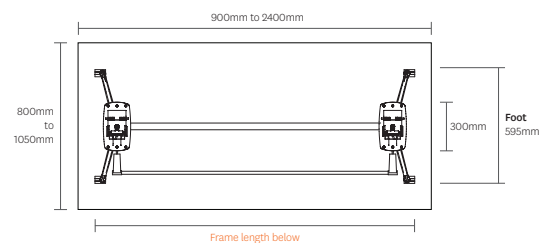

BOARDROOM

Team Tables

WE ARE
ALL A PART
OF THE
SAME THING

Training Room Uni Flip

Total Frame Length

- AU-FWFLRAIL50 = 800mm
- AU-FWFLRAIL80 = 1100mm
- AU-FWFLRAIL110 = 1400mm
- AU-FWFLRAIL140 = 1700mm

Smallest Size: 600mm x 900mm