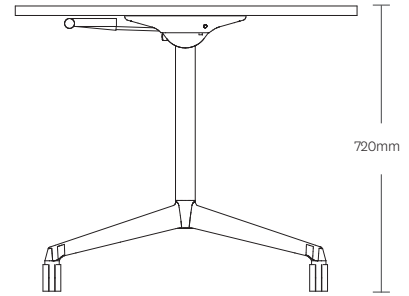

Breakout Areas Trestle

Trestle Tables - White Powdercoat Frame and Solid Beech Worksurface, MotionOffice Loop and Luna Barstool seating.

UNI FLIP Table

Size & Product Guide

Standard Foot Flip Tables:

Total Frame Length

AU-FWFLRAIL50 = 800mm

AU-FWFLRAIL80 = 1100mm

AU-FWFLRAIL110 = 1400mm

AU-FWFLRAIL140 = 1700mm

Smallest Size: 600mm x 900mm

Uni Flip Details:

1 piece welded leg & foot to collar

Frames: