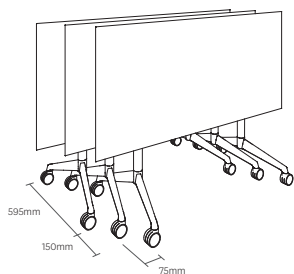

BOARDROOM

Team Tables

WE ARE
ALL A PART
OF THE
SAME THING

Training Room Uni Flip

Total Frame Length

- AU-FWFLRAIL50 = 800mm
- AU-FWFLRAIL80 = 1100mm
- AU-FWFLRAIL110 = 1400mm
- AU-FWFLRAIL140 = 1700mm

Smallest Size: 600mm x 900mm