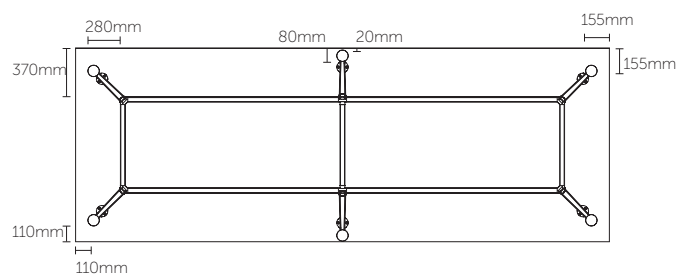

AU-FWFLRAIL50 = 800mm

AU-FWFLRAIL80 = 1100mm

AU-FWFLRAIL110 = 1400mm

AU-FWFLRAIL140 = 1700mm

Smallest Size: 600mm x 900mm

Uni Flip Details:

1 piece welded leg & foot to collar

Frames:

Melamine finishes available in:

Studio White

TEAM Table

Size & Product Guide

4 Leg Tables:

4 Leg - Standard Leg Layout:

6 Leg Tables:

6 Leg - Standard Leg Layout:

Table Height:

Team Table Details:

Team table worktop connector details

Frames:

- 4 leg, 6 leg & 8 leg configurations
- Black Powdercoat rails & connectors

Leg finishes available in:

Work surfaces

- 25mm E1 grade substrate/Solid Beech
- Melamine finish/Solid Beech
- Melamine - Matching 2mm ABS edge
- Solid Beech- Shark-nose edge

Finishes available in:

Shark-nose edge for solid beech work surfaces

TRESTLE Table

Size & Product Guide

Worksurface:

Table Height:

Frames:

- 50mm x 50mm square legs
- 50mm x 25mm rails
- 80mm height adjustment in each foot
- Powdercoat finish