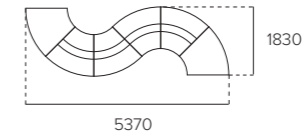

# Rotunda Collection

Rotunda Synergy  
7764W x 3926D x 720/900H x 450SH

Sit, read, write and learn – Rotunda multi-purpose units are the reliable, Australian made solution for libraries, classrooms, and breakout areas. From settings small enough for four, to sets large enough to fit even thirty, the Rotunda Collection caters to all groups. Sizes, finishes and upholstery are all customisable.

## Rotunda Configurations

Rotunda Collaboration  
4500DIA x 5075D x 720H x 450SH

Rotunda Wave  
5370W x 1830D x 720H x 450SH

Rotunda Small Arc  
2700W x 1350D x 900H x 450SH

Rotunda Horseshoe with Tables  
3600W x 3000D x 900H x 450SH

## Rotunda Individual Pieces

Rotunda 30° Curve (LB/HB) Inner Segment  
931W x 650D x (LB: 720H / HB: 900H) x 450SH  
30° Segments / 3600DIA

Rotunda 45° Curve (LB/HB) Inner Segment  
1018W x 650D x (LB: 720H / HB: 900H) x 450SH  
45° Segments / 2700DIA

Rotunda Straight (LB/HB) Inner Segment  
LB: 1200W x 650D x 720H x 450SH  
HB: 1200W x 650D x 900H x 450SH

Rotunda (30°/45°/Straight) Outer Segment  
30°: 1164W x 520D (450D Modular) x 450H  
45°: 1378W x 553D (450D Modular) x 450H  
Straight: 1200W x 450D x 450H