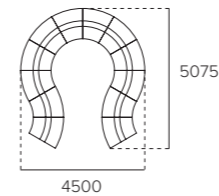

## Rotunda Configurations

Rotunda Collaboration  
4500DIA x 5075D x 720H x 450SH

Rotunda Wave  
5370W x 1830D x 720H x 450SH

Rotunda Small Arc  
2700W x 1350D x 900H x 450SH

Rotunda Horseshoe with Tables  
3600W x 3000D x 900H x 450SH

## Rotunda Individual Pieces

Rotunda 30° Curve (LB/HB) Inner Segment  
931W x 650D x (LB: 720H / HB: 900H) x 450SH  
30° Segments / 3600DIA

Rotunda 45° Curve (LB/HB) Inner Segment  
1018W x 650D x (LB: 720H / HB: 900H) x 450SH  
45° Segments / 2700DIA

Rotunda Straight (LB/HB) Inner Segment  
LB: 1200W x 650D x 720H x 450SH  
HB: 1200W x 650D x 900H x 450SH

Rotunda (30°/45°/Straight) Outer Segment  
30°: 1164W x 520D (450D Modular) x 450H  
45°: 1378W x 553D (450D Modular) x 450H  
Straight: 1200W x 450D x 450H

Rotunda End Segment / Rotunda Semicircle  
End Segment: 1378W x 1150D x 450H / 45°  
Semicircle: 1100W x 550D x 450H

Rotunda (30°/45°/Straight) Bookshelf/Table  
Height Adjustable Tables: 720-900H / Shelves: 720H  
Modular Depth: 450mm (Same as Outer Segment)