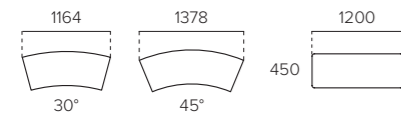

## Rotunda Configurations

Rotunda Collaboration  
4500DIA x 5075D x 720H x 450SH

Rotunda Wave  
5370W x 1830D x 720H x 450SH

Rotunda Small Arc  
2700W x 1350D x 900H x 450SH

Rotunda Horseshoe with Tables  
3600W x 3000D x 900H x 450SH

## Rotunda Individual Pieces

Rotunda 30° Curve (LB/HB) Inner Segment  
931W x 650D x (LB: 720H / HB: 900H) x 450SH  
30° Segments / 3600DIA

Rotunda 45° Curve (LB/HB) Inner Segment  
1018W x 650D x (LB: 720H / HB: 900H) x 450SH  
45° Segments / 2700DIA

Rotunda Straight (LB/HB) Inner Segment  
LB: 1200W x 650D x 720H x 450SH  
HB: 1200W x 650D x 900H x 450SH

Rotunda (30°/45°/Straight) Outer Segment  
30°: 1164W x 520D (450D Modular) x 450H  
45°: 1378W x 553D (450D Modular) x 450H  
Straight: 1200W x 450D x 450H

Rotunda End Segment / Rotunda Semicircle  
End Segment: 1378W x 1150D x 450H / 45°  
Semicircle: 1100W x 550D x 450H

Rotunda (30°/45°/Straight) Bookshelf/Table  
Height Adjustable Tables: 720-900H / Shelves: 720H  
Modular Depth: 450mm (Same as Outer Segment)