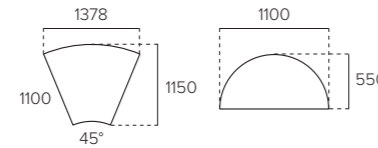

## Rotunda Configurations

Rotunda Collaboration  
4500DIA x 5075D x 720H x 450SH

Rotunda Wave  
5370W x 1830D x 720H x 450SH

Rotunda Small Arc  
2700W x 1350D x 900H x 450SH

Rotunda Horseshoe with Tables  
3600W x 3000D x 900H x 450SH

## Rotunda Individual Pieces

Rotunda 30° Curve (LB/HB) Inner Segment  
931W x 650D x (LB: 720H / HB: 900H) x 450SH  
30° Segments / 3600DIA

Rotunda 45° Curve (LB/HB) Inner Segment  
1018W x 650D x (LB: 720H / HB: 900H) x 450SH  
45° Segments / 2700DIA

Rotunda Straight (LB/HB) Inner Segment  
LB: 1200W x 650D x 720H x 450SH  
HB: 1200W x 650D x 900H x 450SH

Rotunda (30°/45°/Straight) Outer Segment  
30°: 1164W x 520D (450D Modular) x 450H  
45°: 1378W x 553D (450D Modular) x 450H  
Straight: 1200W x 450D x 450H

Rotunda End Segment / Rotunda Semicircle  
End Segment: 1378W x 1150D x 450H / 45°  
Semicircle: 1100W x 550D x 450H

Rotunda (30°/45°/Straight) Bookshelf/Table  
Height Adjustable Tables: 720-900H / Shelves: 720H  
Modular Depth: 450mm (Same as Outer Segment)