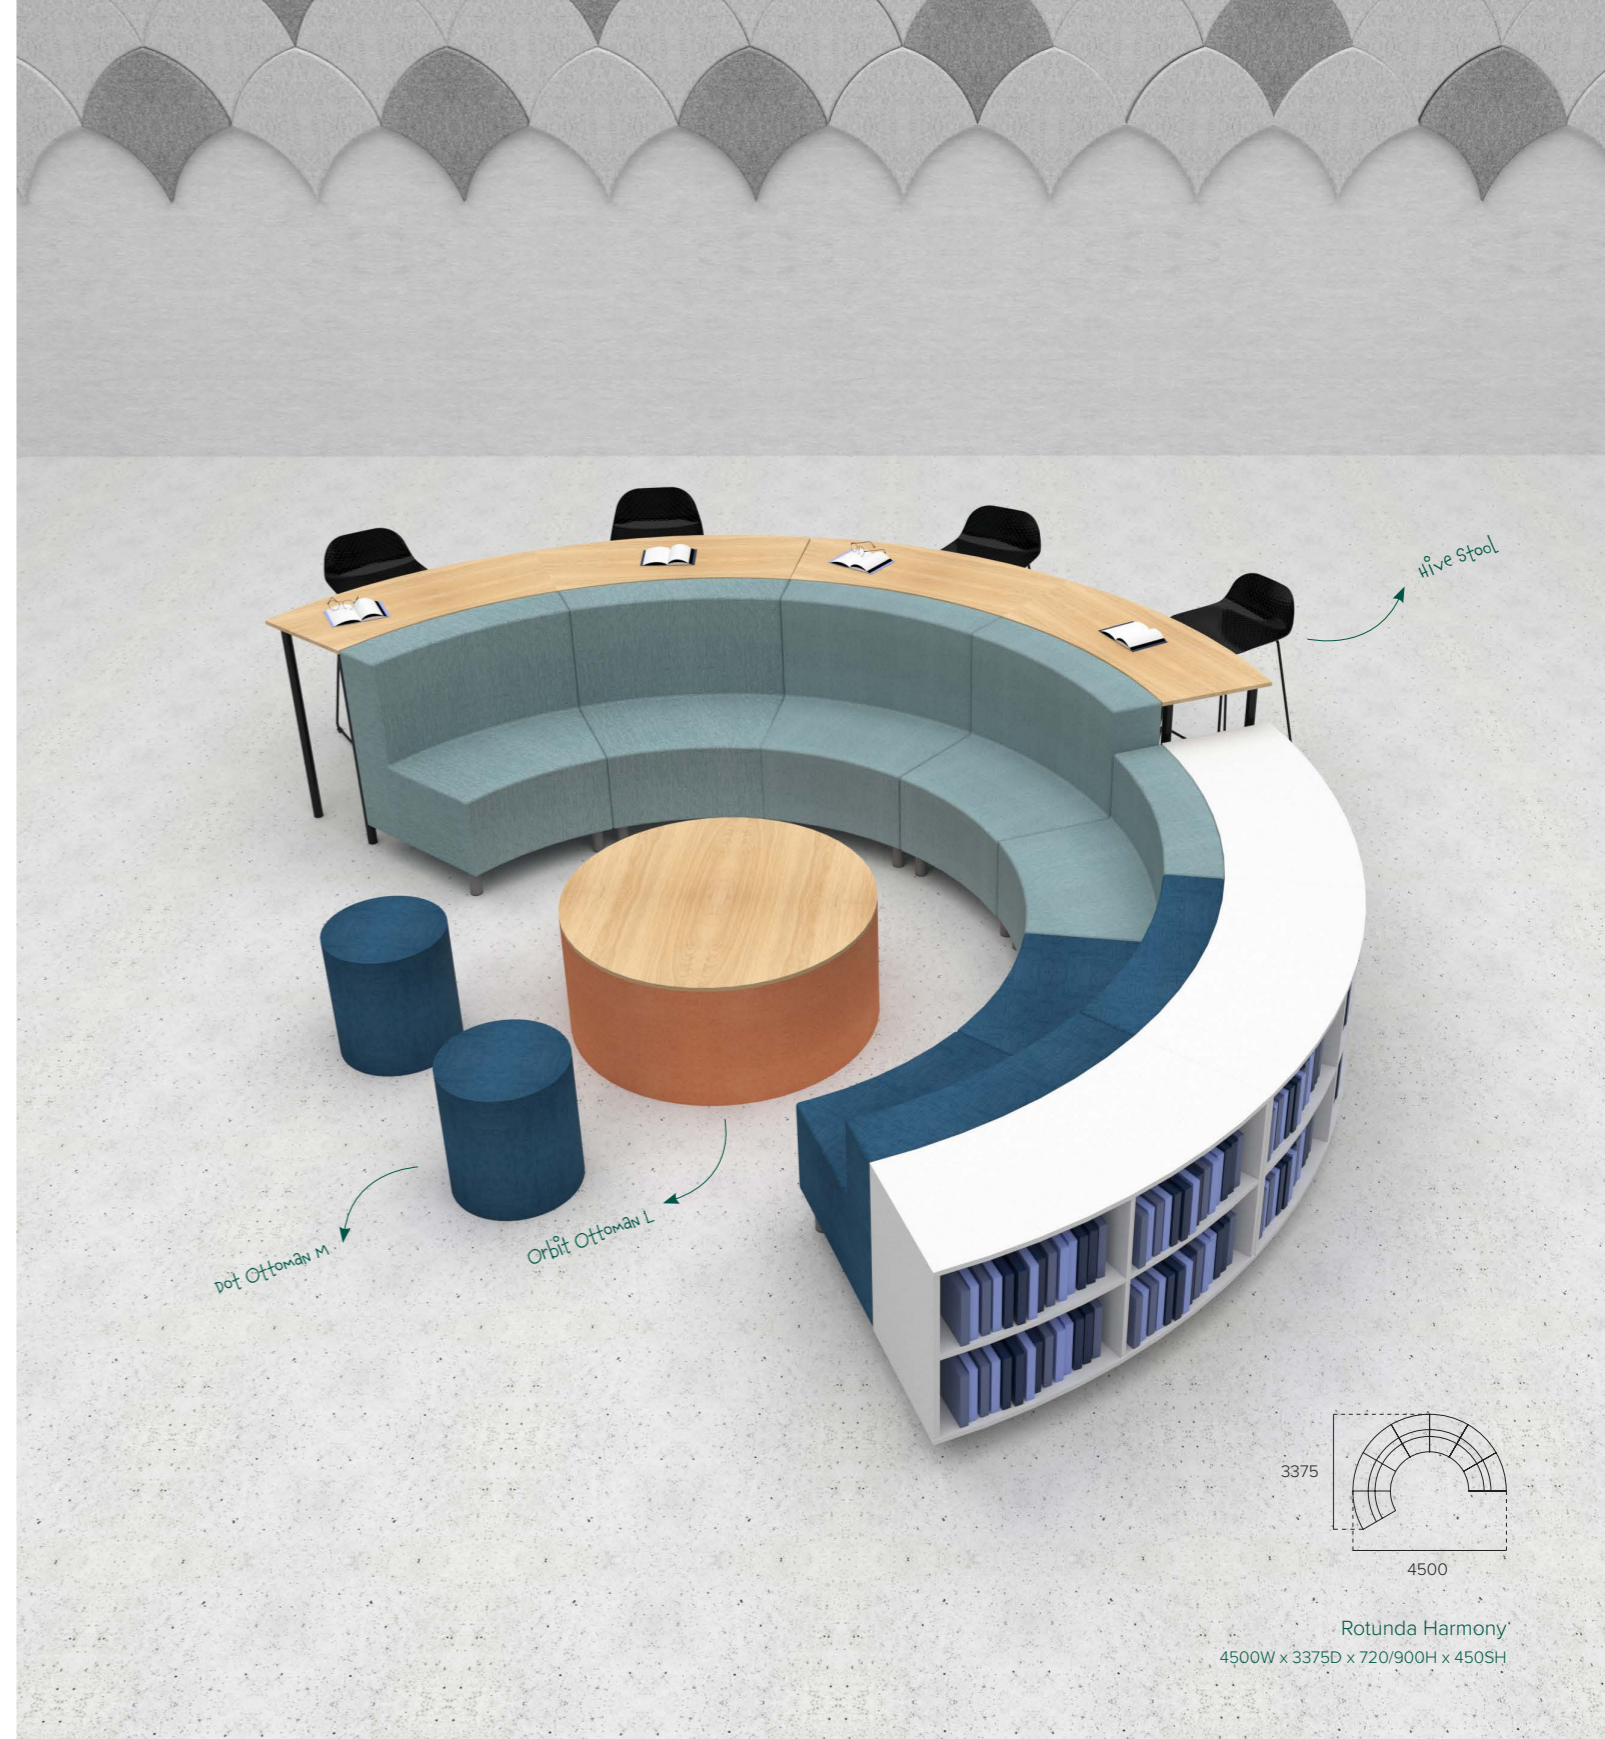

Rotunda Individual Pieces

Two Tone Styles

Feet Options