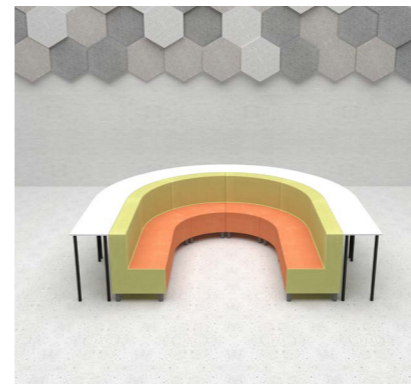

# Rotunda Collection

Rotunda Synergy  
7764W x 3926D x 720/900H x 450SH

Sit, read, write and learn – Rotunda multi-purpose units are the reliable, Australian made solution for libraries, classrooms, and breakout areas. From settings small enough for four, to sets large enough to fit even thirty, the Rotunda Collection caters to all groups. Sizes, finishes and upholstery are all customisable.

## Rotunda Configurations

Rotunda Collaboration  
4500DIA x 5075D x 720H x 450SH

Rotunda Wave  
5370W x 1830D x 720H x 450SH

Rotunda Small Arc  
2700W x 1350D x 900H x 450SH

Rotunda Horseshoe with Tables  
3600W x 3000D x 900H x 450SH

Rotunda Reader  
3600DIA x 720H x 450SH

Rotunda Library  
4000W x 2800D x 720H x 450SH

*Orbit Ottoman*

## Rotunda Individual Pieces

Rotunda 30° Curve (LB/HB) Inner Segment  
931W x 650D x (LB: 720H / HB: 900H) x 450SH  
30° Segments / 3600DIA

Rotunda 45° Curve (LB/HB) Inner Segment  
1018W x 650D x (LB: 720H / HB: 900H) x 450SH  
45° Segments / 2700DIA