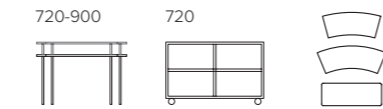

## Rotunda Individual Pieces

Rotunda 30° Curve (LB/HB) Inner Segment  
931W x 650D x (LB: 720H / HB: 900H) x 450SH  
30° Segments / 3600DIA

Rotunda 45° Curve (LB/HB) Inner Segment  
1018W x 650D x (LB: 720H / HB: 900H) x 450SH  
45° Segments / 2700DIA

Rotunda Straight (LB/HB) Inner Segment  
LB: 1200W x 650D x 720H x 450SH  
HB: 1200W x 650D x 900H x 450SH

Rotunda (30°/45°/Straight) Outer Segment  
30°: 1164W x 520D (450D Modular) x 450H  
45°: 1378W x 553D (450D Modular) x 450H  
Straight: 1200W x 450D x 450H

Rotunda End Segment / Rotunda Semicircle  
End Segment: 1378W x 1150D x 450H / 45°  
Semicircle: 1100W x 550D x 450H

Rotunda (30°/45°/Straight) Bookshelf/Table  
Height Adjustable Tables: 720-900H / Shelves: 720H  
Modular Depth: 450mm (Same as Outer Segment)