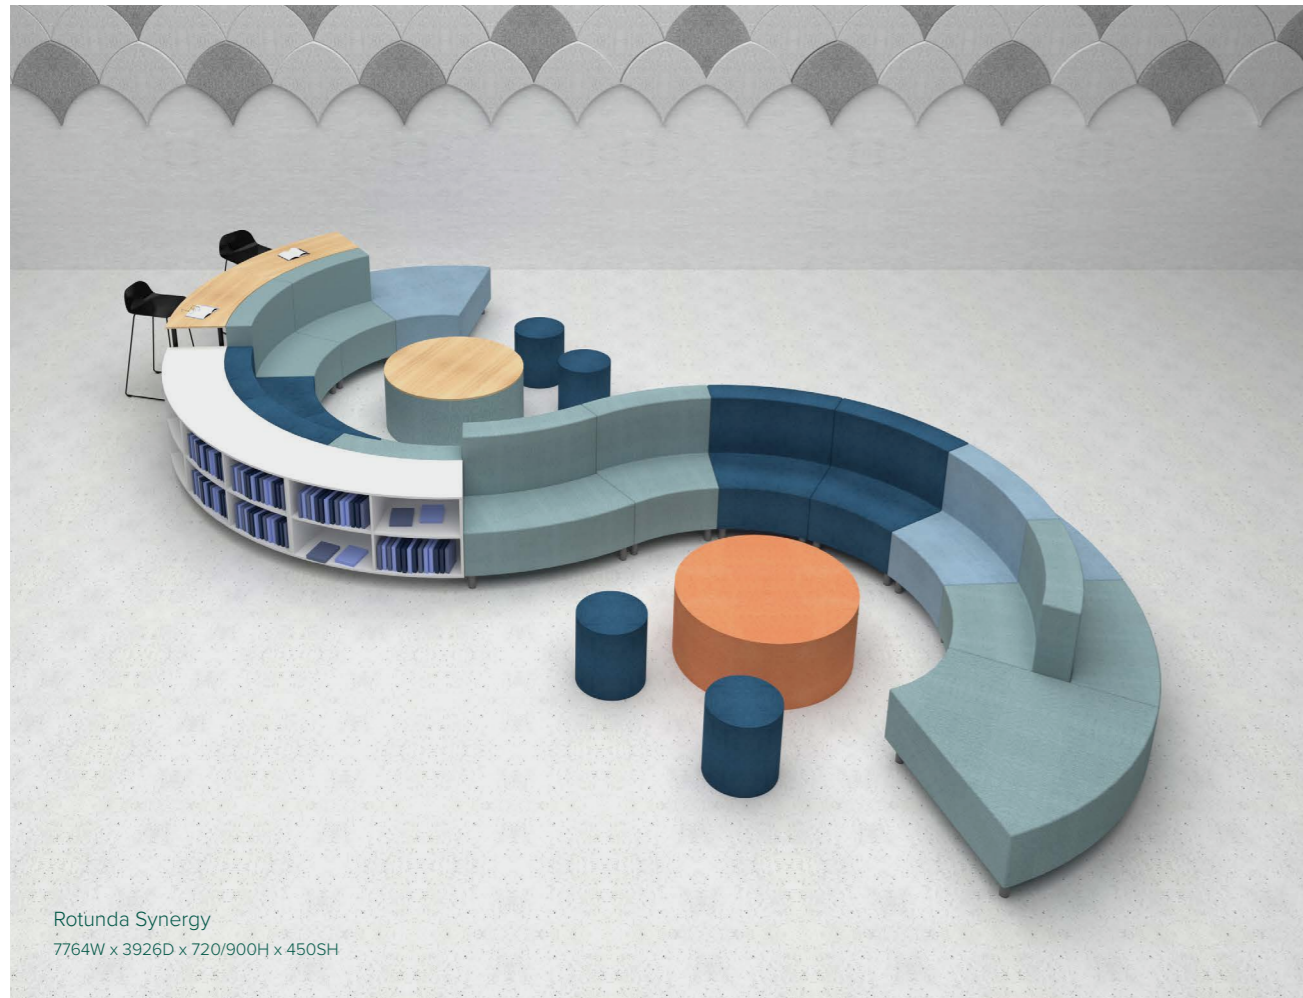

# Rotunda Collection

Rotunda Synergy  
7764W x 3926D x 720/900H x 450SH

Sit, read, write and learn – Rotunda multi-purpose units are the reliable, Australian made solution for libraries, classrooms, and breakout areas. From settings small enough for four, to sets large enough to fit even thirty, the Rotunda Collection caters to all groups. Sizes, finishes and upholstery are all customisable.

## Rotunda Configurations

Rotunda Collaboration  
4500DIA x 5075D x 720H x 450SH

Rotunda Wave  
5370W x 1830D x 720H x 450SH

Rotunda Small Arc  
2700W x 1350D x 900H x 450SH

Rotunda Horseshoe with Tables  
3600W x 3000D x 900H x 450SH

Rotunda Reader  
3600DIA x 720H x 450SH

Rotunda Library  
4000W x 2800D x 720H x 450SH

*Orbit Ottoman*

## Two Tone Styles

"Vertical Split" "Horizontal Split" "Body and Sides" "Body and Seat"