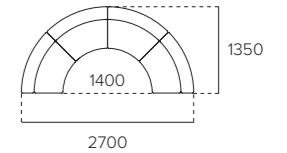

## Rotunda Configurations

Rotunda Collaboration  
4500DIA x 5075D x 720H x 450SH

Rotunda Wave  
5370W x 1830D x 720H x 450SH

Rotunda Small Arc  
2700W x 1350D x 900H x 450SH

Rotunda Horseshoe with Tables  
3600W x 3000D x 900H x 450SH

## Rotunda Individual Pieces

Rotunda 30° Curve (LB/HB) Inner Segment  
931W x 650D x (LB: 720H / HB: 900H) x 450SH  
30° Segments / 3600DIA

Rotunda 45° Curve (LB/HB) Inner Segment  
1018W x 650D x (LB: 720H / HB: 900H) x 450SH  
45° Segments / 2700DIA

Rotunda Straight (LB/HB) Inner Segment  
LB: 1200W x 650D x 720H x 450SH  
HB: 1200W x 650D x 900H x 450SH

Rotunda (30°/45°/Straight) Outer Segment  
30°: 1164W x 520D (450D Modular) x 450H  
45°: 1378W x 553D (450D Modular) x 450H  
Straight: 1200W x 450D x 450H

Rotunda End Segment / Rotunda Semicircle  
End Segment: 1378W x 1150D x 450H / 45°  
Semicircle: 1100W x 550D x 450H

Rotunda (30°/45°/Straight) Bookshelf/Table  
Height Adjustable Tables: 720-900H / Shelves: 720H  
Modular Depth: 450mm (Same as Outer Segment)