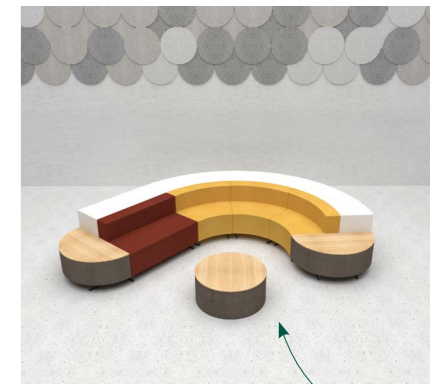

Rotunda Library
4000W x 2800D x 720H x 450SH

Orbit Ottoman