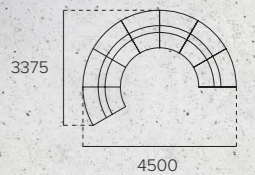

Rotunda Harmony
4500W x 3375D x 720/900H x 450SH