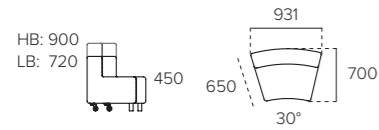

## Rotunda Configurations

Rotunda Collaboration  
4500DIA x 5075D x 720H x 450SH

Rotunda Wave  
5370W x 1830D x 720H x 450SH

Rotunda Small Arc  
2700W x 1350D x 900H x 450SH

Rotunda Horseshoe with Tables  
3600W x 3000D x 900H x 450SH

## Rotunda Individual Pieces

Rotunda 30° Curve (LB/HB) Inner Segment  
931W x 650D x (LB: 720H / HB: 900H) x 450SH  
30° Segments / 3600DIA

Rotunda 45° Curve (LB/HB) Inner Segment  
1018W x 650D x (LB: 720H / HB: 900H) x 450SH  
45° Segments / 2700DIA

Rotunda Straight (LB/HB) Inner Segment  
LB: 1200W x 650D x 720H x 450SH  
HB: 1200W x 650D x 900H x 450SH

Rotunda (30°/45°/Straight) Outer Segment  
30°: 1164W x 520D (450D Modular) x 450H  
45°: 1378W x 553D (450D Modular) x 450H  
Straight: 1200W x 450D x 450H

Rotunda End Segment / Rotunda Semicircle  
End Segment: 1378W x 1150D x 450H / 45°  
Semicircle: 1100W x 550D x 450H

Rotunda (30°/45°/Straight) Bookshelf/Table  
Height Adjustable Tables: 720-900H / Shelves: 720H  
Modular Depth: 450mm (Same as Outer Segment)