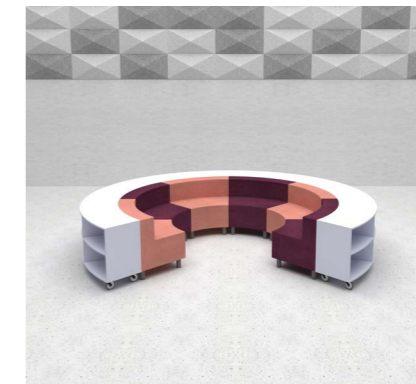

# Rotunda Collection

Rotunda Synergy  
7764W x 3926D x 720/900H x 450SH

Sit, read, write and learn – Rotunda multi-purpose units are the reliable, Australian made solution for libraries, classrooms, and breakout areas. From settings small enough for four, to sets large enough to fit even thirty, the Rotunda Collection caters to all groups. Sizes, finishes and upholstery are all customisable.

## Rotunda Configurations

Rotunda Collaboration  
4500DIA x 5075D x 720H x 450SH

Rotunda Wave  
5370W x 1830D x 720H x 450SH

Rotunda Small Arc  
2700W x 1350D x 900H x 450SH

Rotunda Horseshoe with Tables  
3600W x 3000D x 900H x 450SH

Rotunda Reader  
3600DIA x 720H x 450SH

Rotunda Library  
4000W x 2800D x 720H x 450SH

*Orbit Ottoman*

## Rotunda Individual Pieces

Rotunda 30° Curve (LB/HB) Inner Segment  
931W x 650D x (LB: 720H / HB: 900H) x 450SH  
30° Segments / 3600DIA

Rotunda 45° Curve (LB/HB) Inner Segment  
1018W x 650D x (LB: 720H / HB: 900H) x 450SH  
45° Segments / 2700DIA