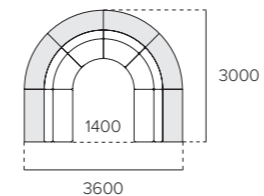

## Rotunda Configurations

Rotunda Collaboration  
4500DIA x 5075D x 720H x 450SH

Rotunda Wave  
5370W x 1830D x 720H x 450SH

Rotunda Small Arc  
2700W x 1350D x 900H x 450SH

Rotunda Horseshoe with Tables  
3600W x 3000D x 900H x 450SH

## Rotunda Individual Pieces

Rotunda 30° Curve (LB/HB) Inner Segment  
931W x 650D x (LB: 720H / HB: 900H) x 450SH  
30° Segments / 3600DIA

Rotunda 45° Curve (LB/HB) Inner Segment  
1018W x 650D x (LB: 720H / HB: 900H) x 450SH  
45° Segments / 2700DIA

Rotunda Straight (LB/HB) Inner Segment  
LB: 1200W x 650D x 720H x 450SH  
HB: 1200W x 650D x 900H x 450SH

Rotunda (30°/45°/Straight) Outer Segment  
30°: 1164W x 520D (450D Modular) x 450H  
45°: 1378W x 553D (450D Modular) x 450H  
Straight: 1200W x 450D x 450H

Rotunda End Segment / Rotunda Semicircle  
End Segment: 1378W x 1150D x 450H / 45°  
Semicircle: 1100W x 550D x 450H

Rotunda (30°/45°/Straight) Bookshelf/Table  
Height Adjustable Tables: 720-900H / Shelves: 720H  
Modular Depth: 450mm (Same as Outer Segment)