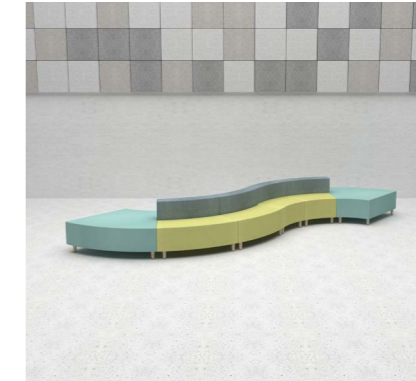

# Rotunda Collection

Rotunda Synergy  
7764W x 3926D x 720/900H x 450SH

Sit, read, write and learn – Rotunda multi-purpose units are the reliable, Australian made solution for libraries, classrooms, and breakout areas. From settings small enough for four, to sets large enough to fit even thirty, the Rotunda Collection caters to all groups. Sizes, finishes and upholstery are all customisable.

## Rotunda Configurations

Rotunda Collaboration  
4500DIA x 5075D x 720H x 450SH

Rotunda Wave  
5370W x 1830D x 720H x 450SH

Rotunda Small Arc  
2700W x 1350D x 900H x 450SH

Rotunda Horseshoe with Tables  
3600W x 3000D x 900H x 450SH

Rotunda Reader  
3600DIA x 720H x 450SH

Rotunda Library  
4000W x 2800D x 720H x 450SH

*Orbit Ottoman*

## Two Tone Styles

"Vertical Split" "Horizontal Split" "Body and Sides" "Body and Seat"