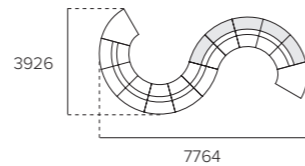

# Rotunda Collection

Rotunda Synergy  
7764W x 3926D x 720/900H x 450SH

Sit, read, write and learn – Rotunda multi-purpose units are the reliable, Australian made solution for libraries, classrooms, and breakout areas. From settings small enough for four, to sets large enough to fit even thirty, the Rotunda Collection caters to all groups. Sizes, finishes and upholstery are all customisable.

## Rotunda Configurations

Rotunda Collaboration  
4500DIA x 5075D x 720H x 450SH

Rotunda Wave  
5370W x 1830D x 720H x 450SH

Rotunda Small Arc  
2700W x 1350D x 900H x 450SH

Rotunda Horseshoe with Tables  
3600W x 3000D x 900H x 450SH

## Rotunda Individual Pieces

Rotunda 30° Curve (LB/HB) Inner Segment  
931W x 650D x (LB: 720H / HB: 900H) x 450SH  
30° Segments / 3600DIA

Rotunda 45° Curve (LB/HB) Inner Segment  
1018W x 650D x (LB: 720H / HB: 900H) x 450SH  
45° Segments / 2700DIA

Rotunda Straight (LB/HB) Inner Segment  
LB: 1200W x 650D x 720H x 450SH  
HB: 1200W x 650D x 900H x 450SH

Rotunda (30°/45°/Straight) Outer Segment  
30°: 1164W x 520D (450D Modular) x 450H  
45°: 1378W x 553D (450D Modular) x 450H  
Straight: 1200W x 450D x 450H