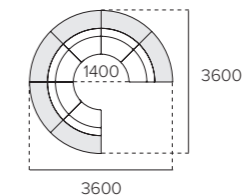

Rotunda Library
4000W x 2800D x 720H x 450SH