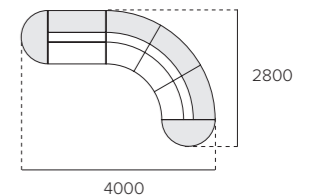

Rotunda Collection

Sit, read, write and learn – Rotunda multi-purpose units are the reliable, Australian made solution for libraries, classrooms, and breakout areas. From settings small enough for four, to sets large enough to fit even thirty, the Rotunda Collection caters to all groups. Sizes, finishes and upholstery are all customisable.

Rotunda Configurations

Orbit Ottoman